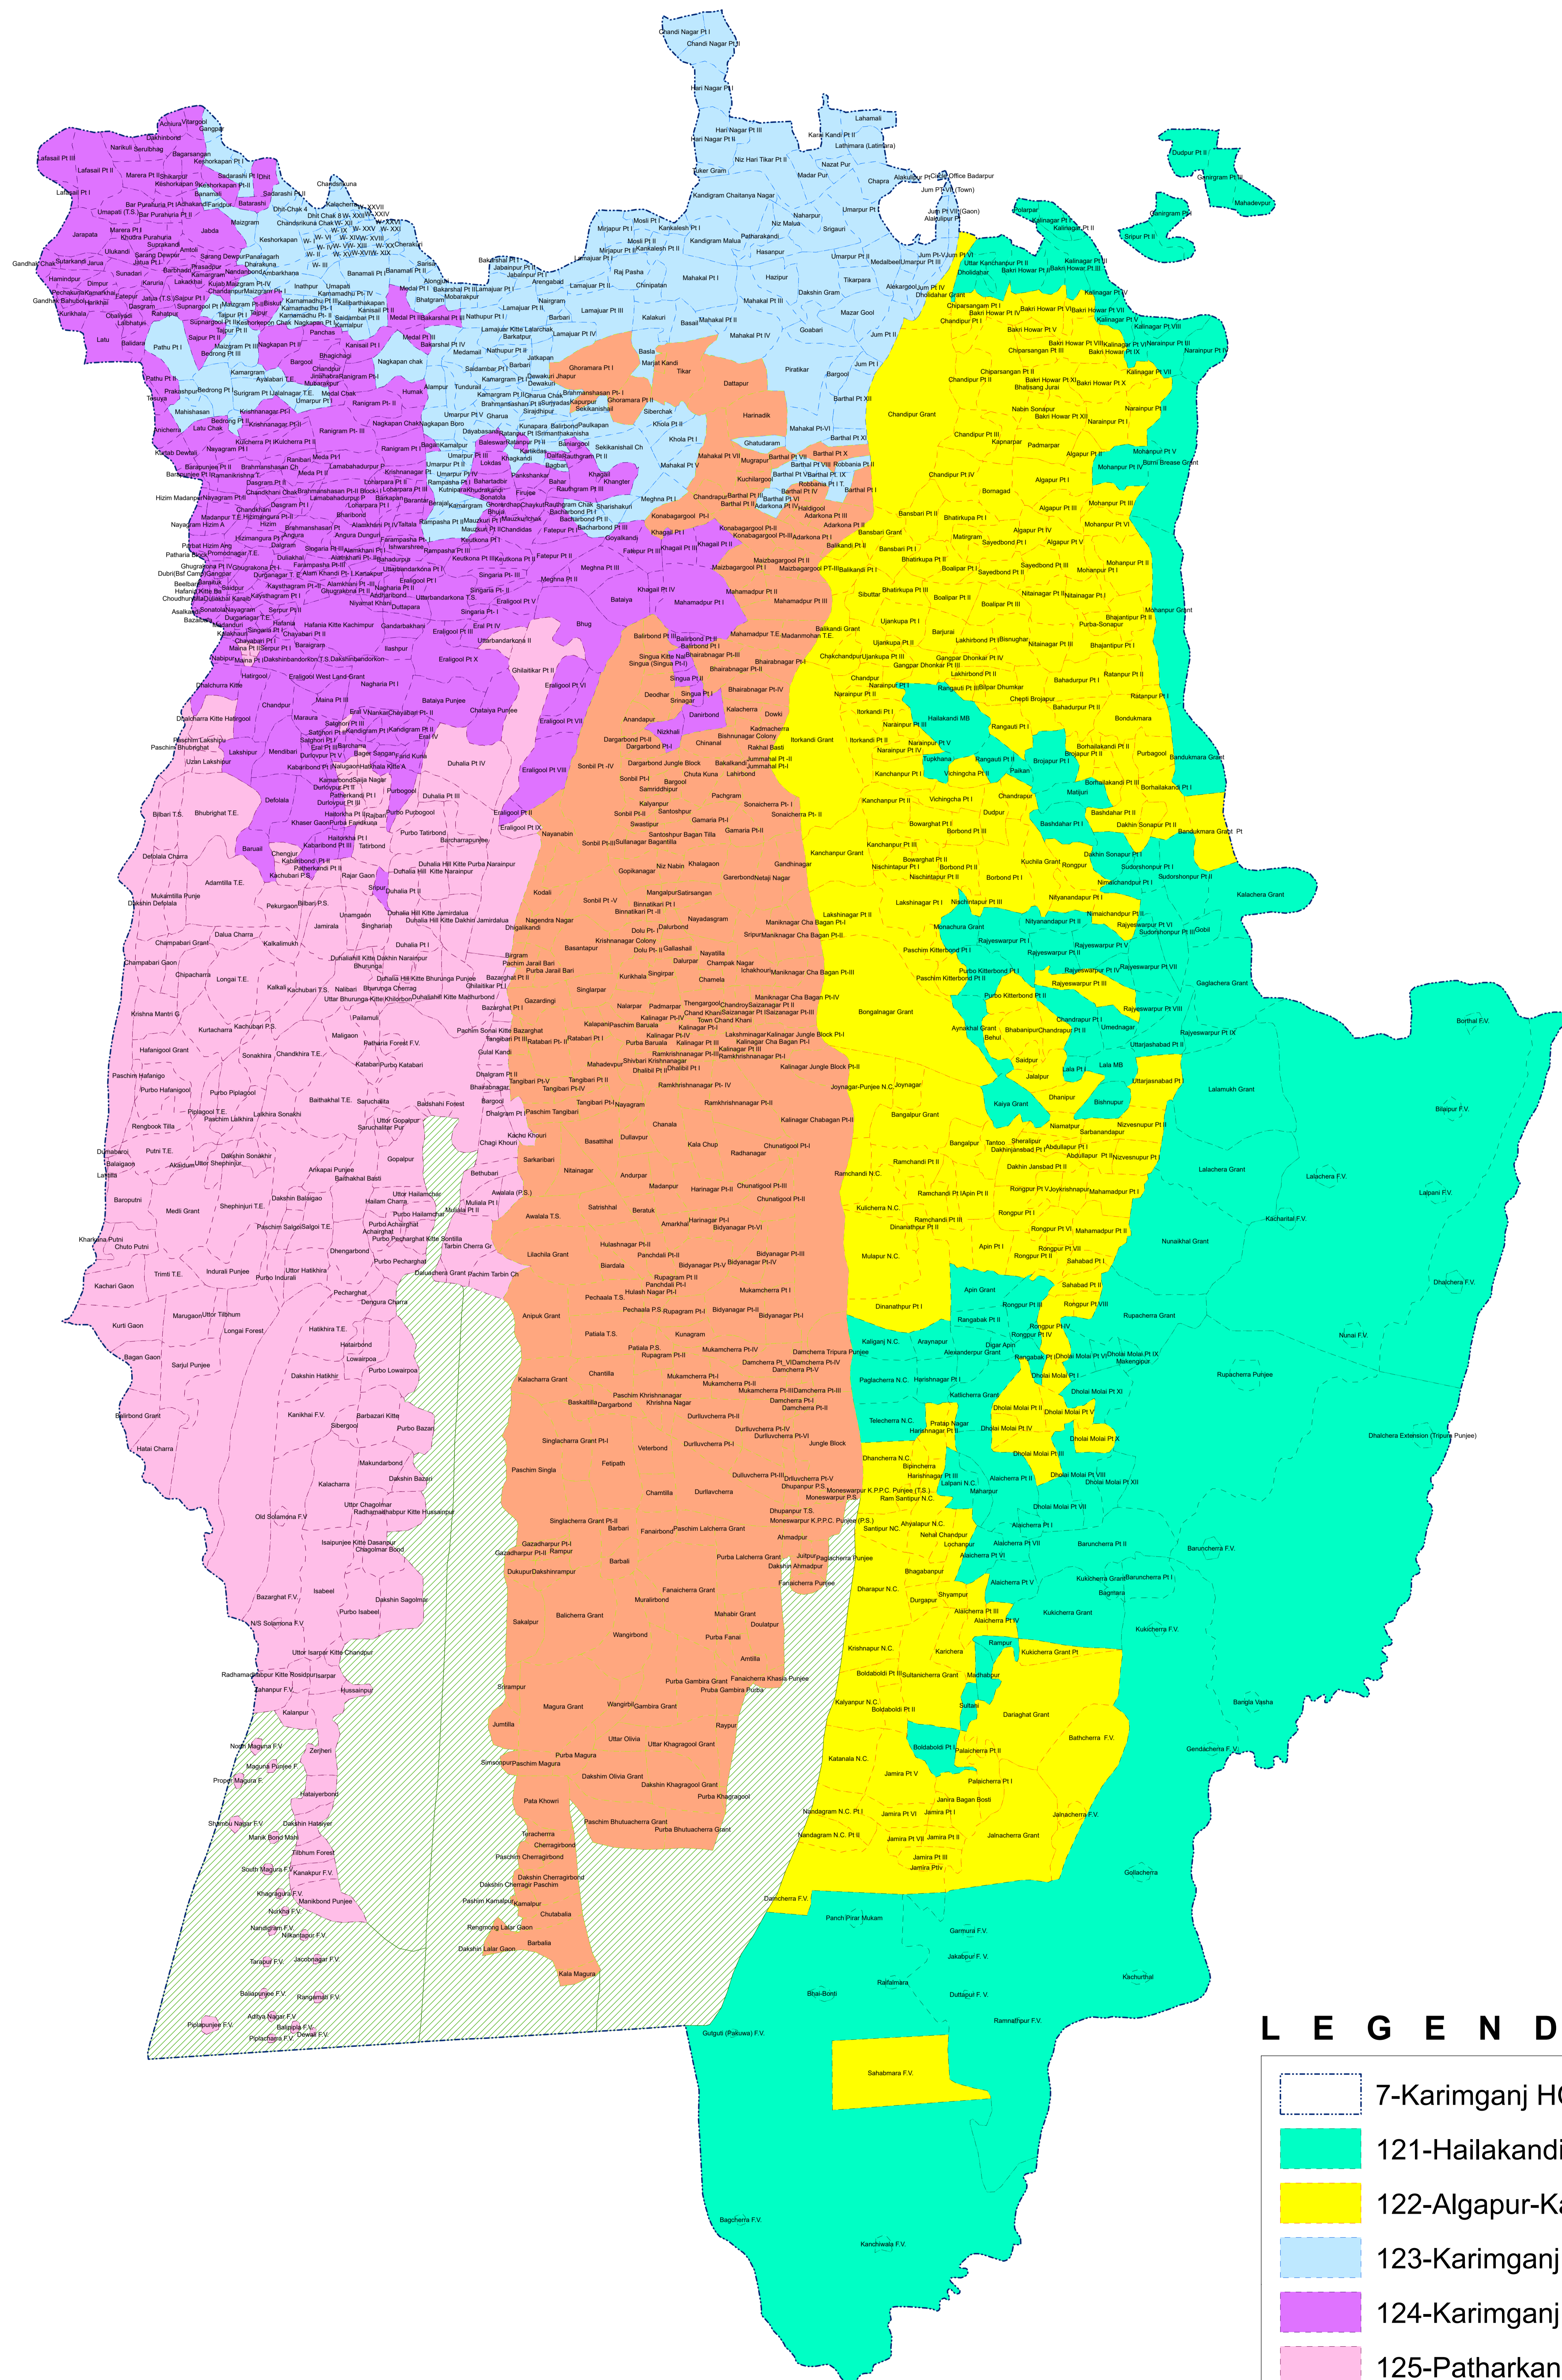

MAP SHOWING 7-KARIMGANJ HCP ALONG WITH LEGISLATIVE ASSEMBLY CONSTITUENCY

LEGEND

- 7-Karimganj HCP
- 121-Hailakandi LAC
- 122-Algapur-Katlicherra LAC
- 123-Karimganj North LAC
- 124-Karimganj South LAC
- 125-Patharkandi LAC
- 126-Ram Krishna Nagar(SC) LAC
- Patharkandi Forest